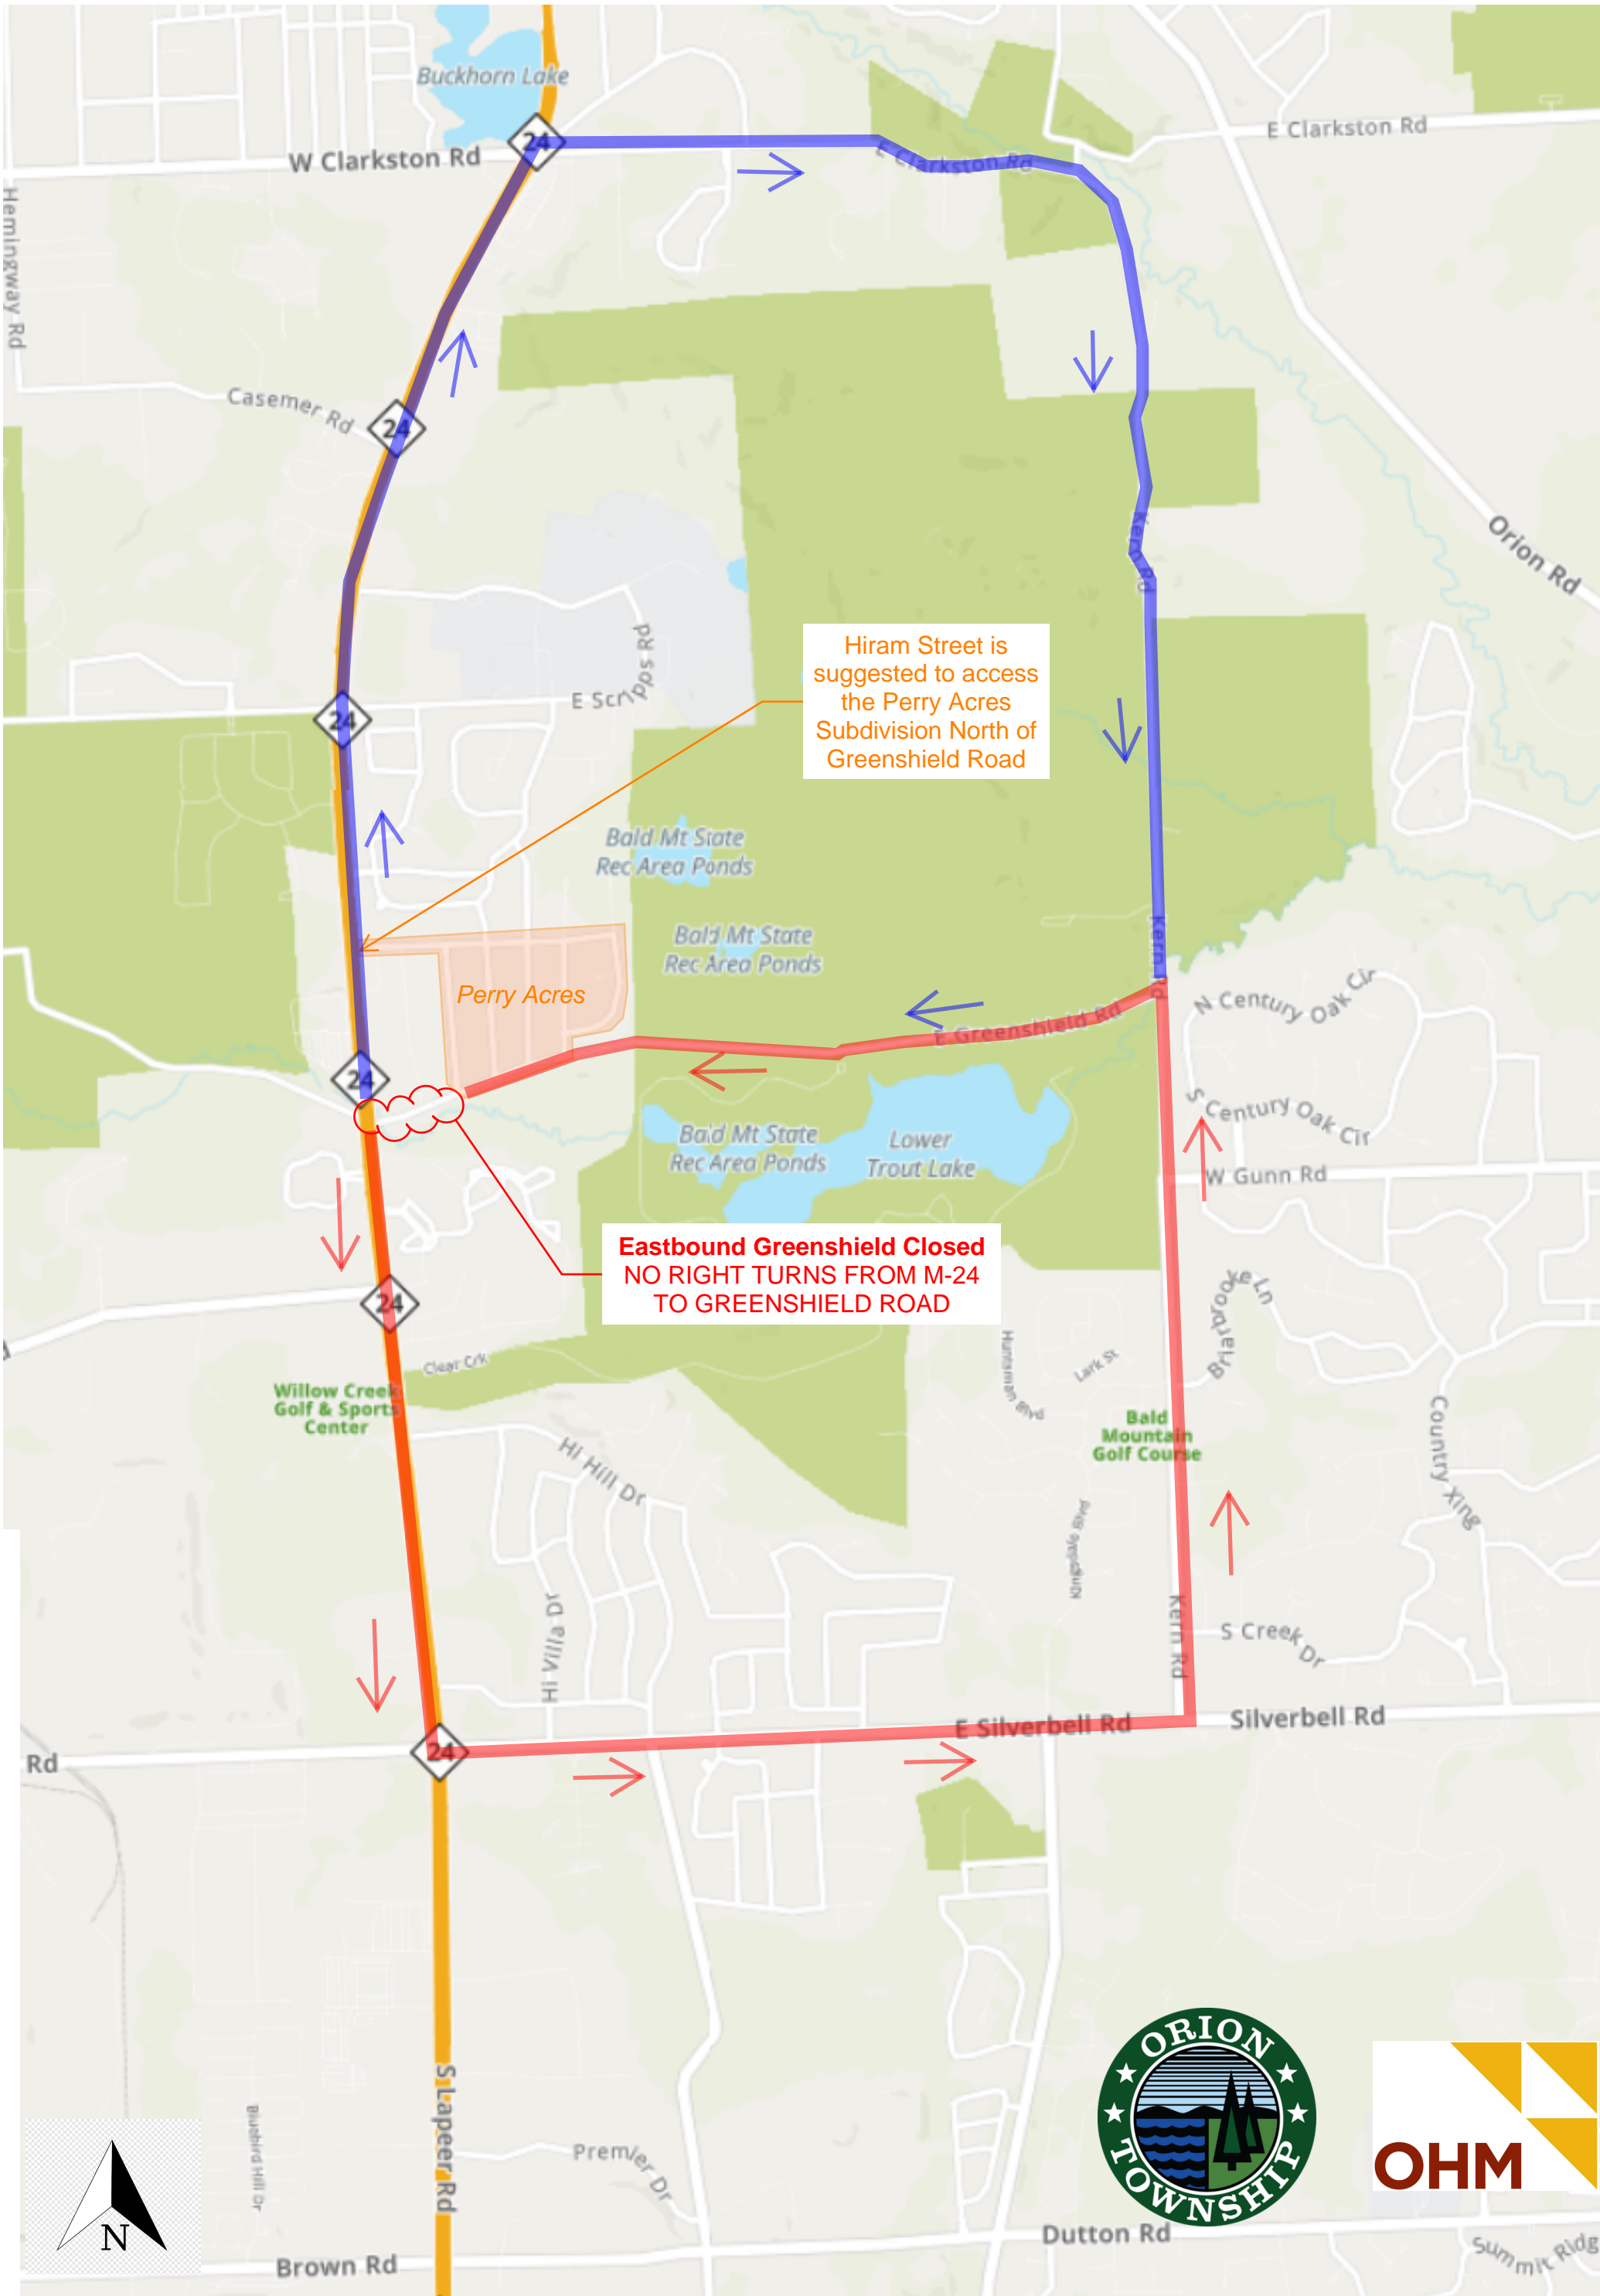

Detour Routes for Greenshield & M-24 Closure

Hiram Street is suggested to access the Perry Acres Subdivision North of Greenshield Road

Eastbound Greenshield Closed
NO RIGHT TURNS FROM M-24 TO GREENSHIELD ROAD